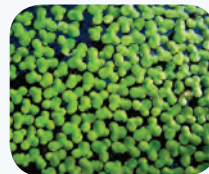

Jointed Twig Rush  
*Baumea articulata*

Club Rush  
*Schoenoplectus mucronatus*

Tall Sedge  
*Carex appressa*

Mat Rush  
*Lomandra hystrix*

Creek Tea Tree  
*Leptospermum brachyandrum*

Water Primrose  
*Ludwigia octovalvis*

Slender Knotweed  
*Persicaria decipiens*

Frogsmouth  
*Philydrum lanuginosum*

Duckweed  
*Lemna sp.*

Water Fern  
*Azolla sp.*

Water Lily  
*Nymphaea gigantea*

Water Snowflake  
*Nymphoides indica*

Image Authors L-R: starting at top left: Castler; Reamess; Miodorun; Michael Wolf; Chris Goldberg; PDH; Wilbowo Djankito; John Tamm; Le Loup; Girs; Tony Rood; John Tamm; John Tamm; Ethel Aardvark; Margaret Donald; mlhradio; Nathan Johnson; Schelle; 3268zauber; Kurt Sluber; T. Voelker; John Tamm.